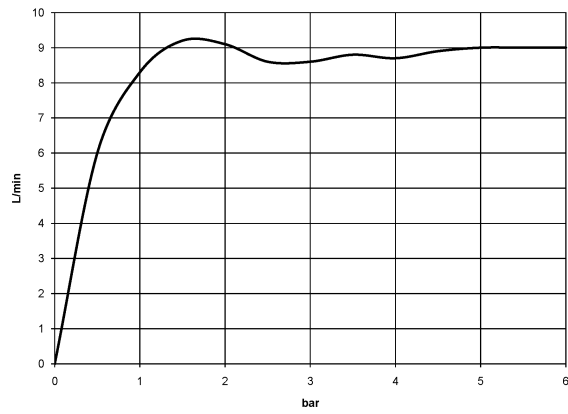

Shower head - Chrome

TARA

28 508 979

- 200mm projection
- ball-joint pivotable through 30°
- Three settings: PURIFY RAIN, COMPACT SOFT FLOW, COMPACT AQUAPRESSURE FLOW, max. flow rate 9 l/min (at 3 bar)
- Function from: 7 l/min
- with anti-scale system
- spray head Ø 92mm
- rosette Ø 55 mm
- 1/2" connection

Shower head - Chrome

TARA

28 508 979

Recommended miscellaneous

Concealed wall elbow -

- max. recess depth 163 mm
- min. recess depth 90 mm

35 085 970 90

28 508 979

mm [inches]

Flow rate chart

28 508 979

Spare parts list

No.	Item Number	Name	Quantity used	Delivery time
1	09 27 22 003-00	rosette	1	10
2	90 14 10 026 00 90	seal	1	2
3	09 11 03 011-00	connection	1	10
4	04 12 11 110 00-00	shower	1	10